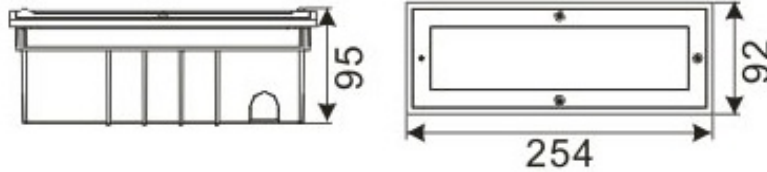

# LED Recessed Lighting – LR-R00154

Model No.	LR-R00154
LED Type	CREE XRC
LED Q'TY.	3
Beam Angle	-
Minimum luminous flux(lm)	204
Voltage	120-240V
LED Watt	3W
Environmental Temperature	- 20°C~60°C
Environmental Humidity	0%-95%
Safety Class	I
Safety Type	IP54
Material	ST304+Aluminium
Driver	Included